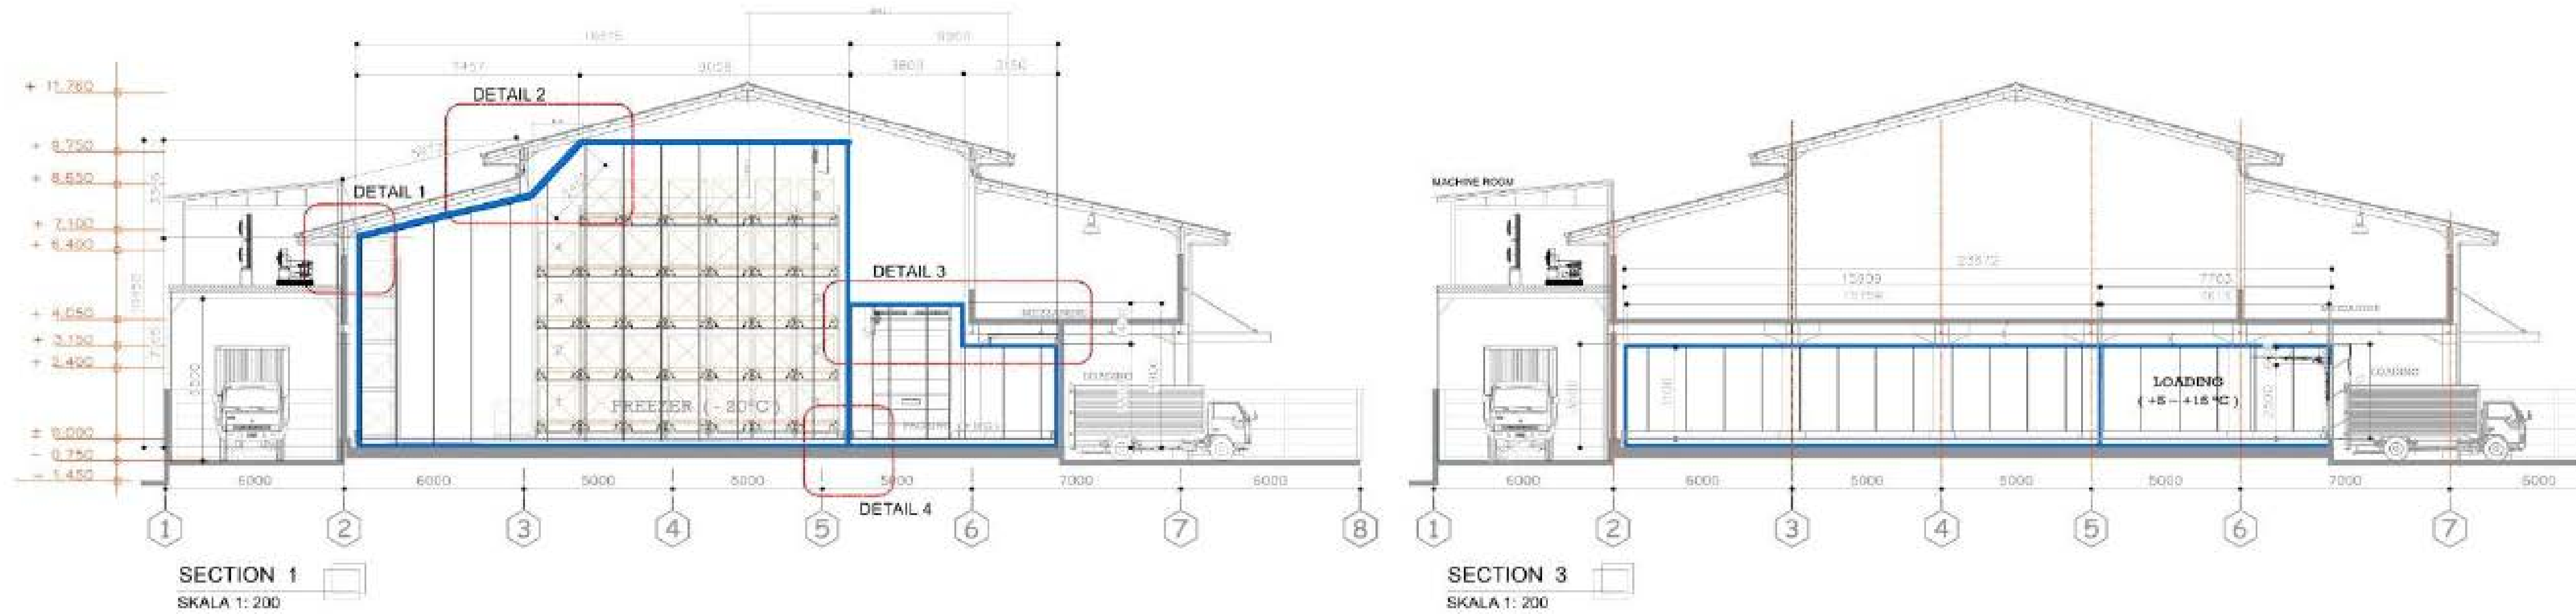

OUR CLIENTS
.35

WAREHOUSE

PROJECT:
PT Lintas Dirga Nusantara
(Cold Storage)

Location:
Jababeka 5, Cikarang

.05

.07

PROJECT:
Dunex
(Cold Storage)

Location:
Sunter